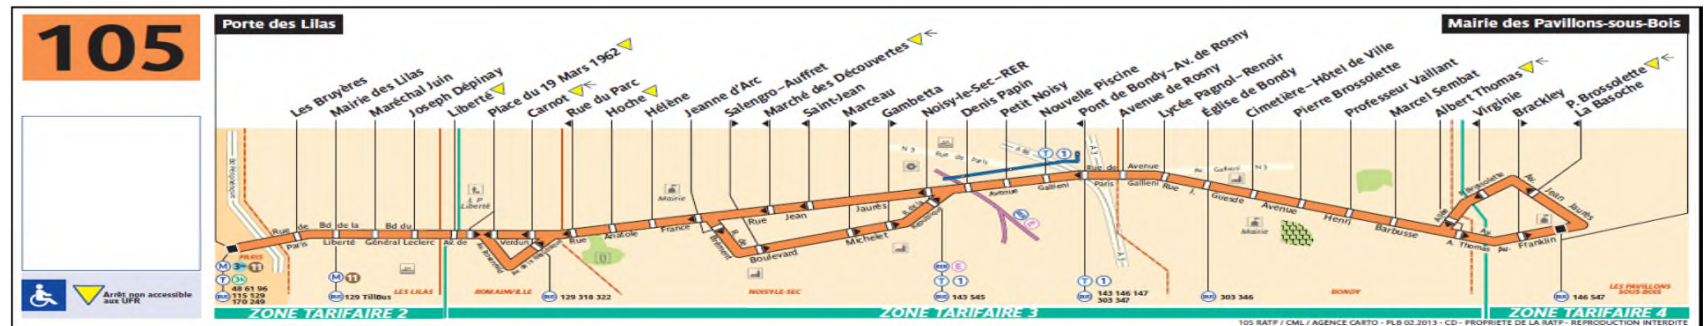

Table of bus routes for Monday to Friday (Lundi à Vendredi). Columns include route names (e.g., Porte des Lilas Métro, Jeanne d'Arc) and a grid of departure times for various destinations.

Table of bus routes for Saturday (Samedi). Columns include route names and a grid of departure times, with a section for evening services (Horaires appliqués que le vendredi en soirée).

Table of bus routes for Saturday (Samedi) for school holidays (vacances scolaires). Columns include route names and a grid of departure times, with a section for evening services (Horaires appliqués que le vendredi en soirée).

Table of bus routes for Sunday and public holidays (Dimanche et fêtes) for school holidays (vacances scolaires). Columns include route names and a grid of departure times.

Table of bus routes for Sunday and public holidays (Dimanche et fêtes) for school holidays (vacances scolaires), continuing the grid from the previous table.

Table of bus schedules for line 105, including sections for 'Lundi à Vendredi', 'Horaire appliqué le vendredi en soirée', 'Samedi', and 'Dimanche et fêtes'. Each section contains a grid of departure times for various stations like 'Mairie des Pavillons Sous Bois', 'Eglise de Bondy', 'Noisy Le Sec RER', etc.